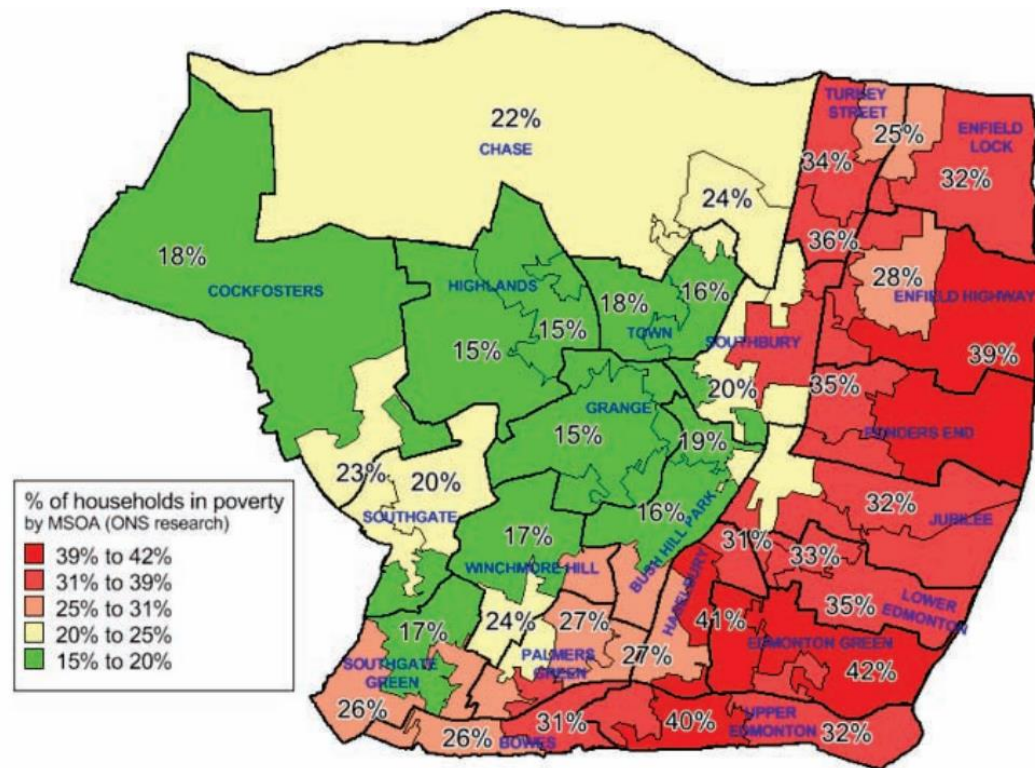

ANNEX C:

Figure 1: % Households in Poverty Taken from EPIC 2021.

School Streets

- KEY**
- Live School Streets
 - 1 Keys Meadow Primary School
 - 2 Worcesters Primary School
 - 3 Lavender Primary School
 - 4 Chase Side Primary School
 - 5 George Spicer Primary School
 - 6 Kingfisher Hall Primary Academy
 - 7 De Bohun Primary School
 - 8 St Pauls CofE Primary School
 - 9 St Monica's Catholic Primary School
 - 10 Hazelbury Primary School
 - 11 Oakthorpe Primary School
 - 12 Raynham Primary School
 - 13 Meridian Angel Primary School
 - 14 St James' C Of E Primary School
 - 15 St Mary's Catholic Primary School
 - 16 Wilbury Primary School
 - 17 Houndsfield Primary School
 - 18 Hazelwood Primary School
 - 19 St John & St James CofE Primary School
 - School Streets in progress
 - 1 Delta Primary School
 - 2 Bowes Primary School
 - 3 Bush Hill Park Primary School
 - Schools FY23/24 (TFL)
 - 1 Chesterfield Primary School
 - 2 Prince of Wales Primary School
 - 3 Eastfield Primary School
 - AQ Grant Schools (DEFRA)
 - 1 Enfield Heights Academy
 - 2 Enfield County Schools
 - 3 St George's Catholic Primary School
 - 4 Merryhills Primary School
 - 5 Eversley Primary School
 - 6 Raglan Junior School
 - 7 Alma Primary School
 - 8 Highfield Primary School
 - 9 Firs Farm Primary School
 - 10 Latymer All Saint CofE Primary School
 - Enfield Borough Boundary

Figure 2: Map Showing Live School Streets, School Streets in progress, proposed School Streets to be delivered by FY23/24 and Schools that could be part of the Air Quality Grant.