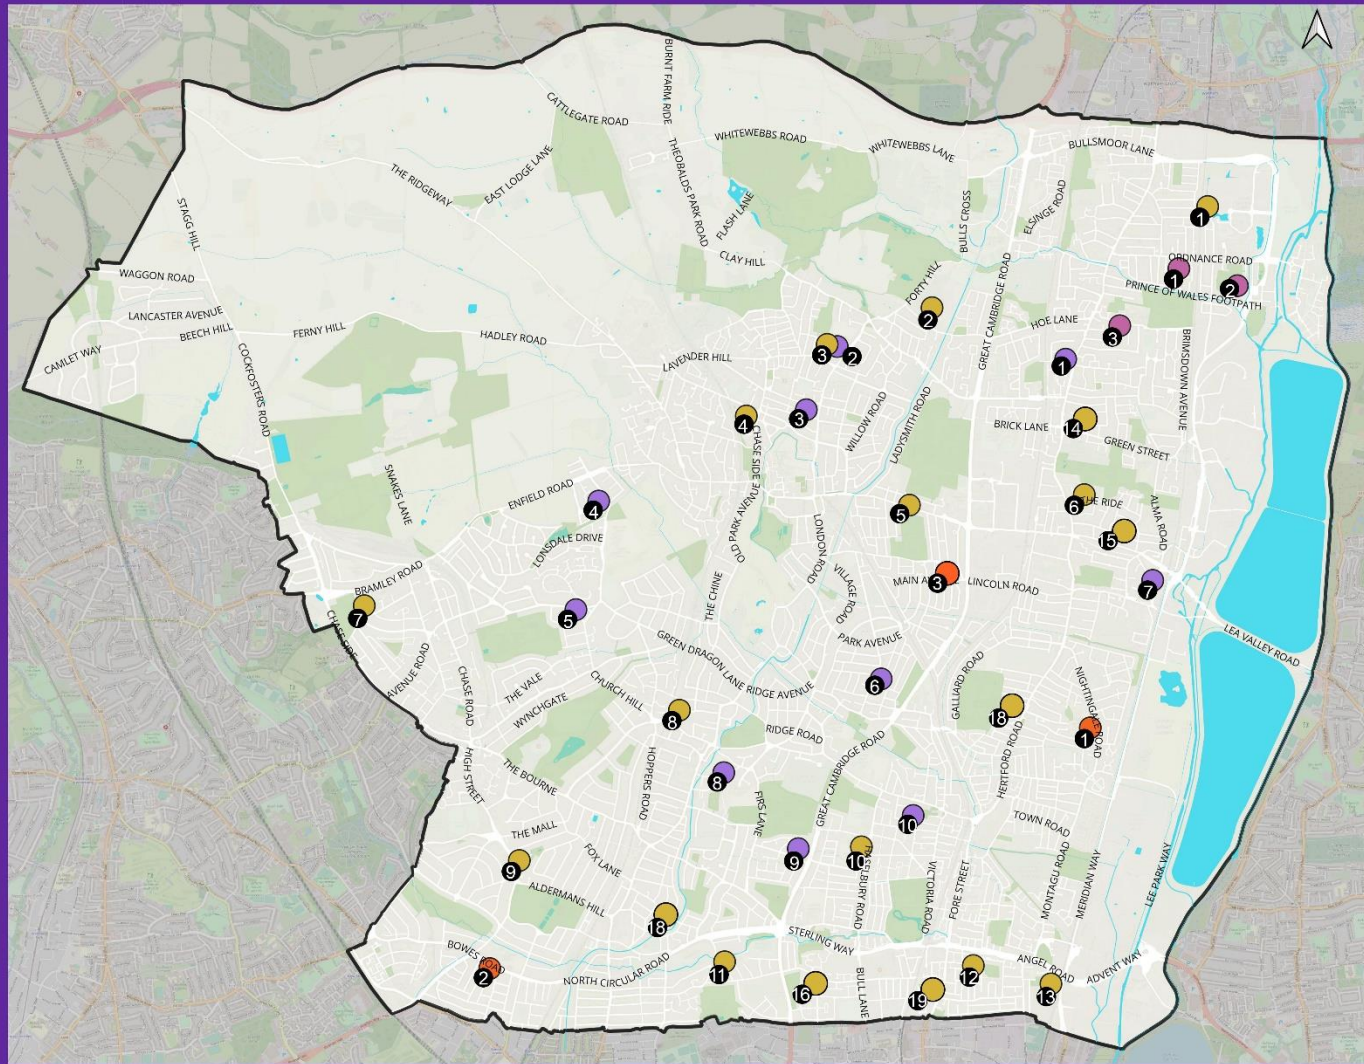

ANNEX C:

Figure 1: % Households in Poverty Taken from EPIC 2021.

School Streets

- KEY**
- Live School Streets
 - 1 Keys Meadow Primary School
 - 2 Worcesters Primary School
 - 3 Lavender Primary School
 - 4 Chase Side Primary School
 - 5 George Spicer Primary School
 - 6 Kingfisher Hall Primary Academy
 - 7 De Bohun Primary School
 - 8 St Pauls CofE Primary School
 - 9 St Monica's Catholic Primary School
 - 10 Hazelbury Primary School
 - 11 Oakthorpe Primary School
 - 12 Raynham Primary School
 - 13 Meridian Angel Primary School
 - 14 St James' C Of E Primary School
 - 15 St Mary's Catholic Primary School
 - 16 Wilbury Primary School
 - 17 Houndsfield Primary School
 - 18 Hazelwood Primary School
 - 19 St John & St James CofE Primary School
 - School Streets in progress
 - 1 Delta Primary School
 - 2 Bowes Primary School
 - 3 Bush Hill Park Primary School
 - Schools FY23/24 (TFL)
 - 1 Chesterfield Primary School
 - 2 Prince of Wales Primary School
 - 3 Eastfield Primary School
 - AQ Grant Schools (DEFRA)
 - 1 Enfield Heights Academy
 - 2 Enfield County Schools
 - 3 St George's Catholic Primary School
 - 4 Merryhills Primary School
 - 5 Eversley Primary School
 - 6 Raglan Junior School
 - 7 Alma Primary School
 - 8 Highfield Primary School
 - 9 Firs Farm Primary School
 - 10 Latymer All Saint CofE Primary School
 - Enfield Borough Boundary

Figure 2: Map Showing Live School Streets, School Streets in progress, proposed School Streets to be delivered by FY23/24 and Schools that could be part of the Air Quality Grant.